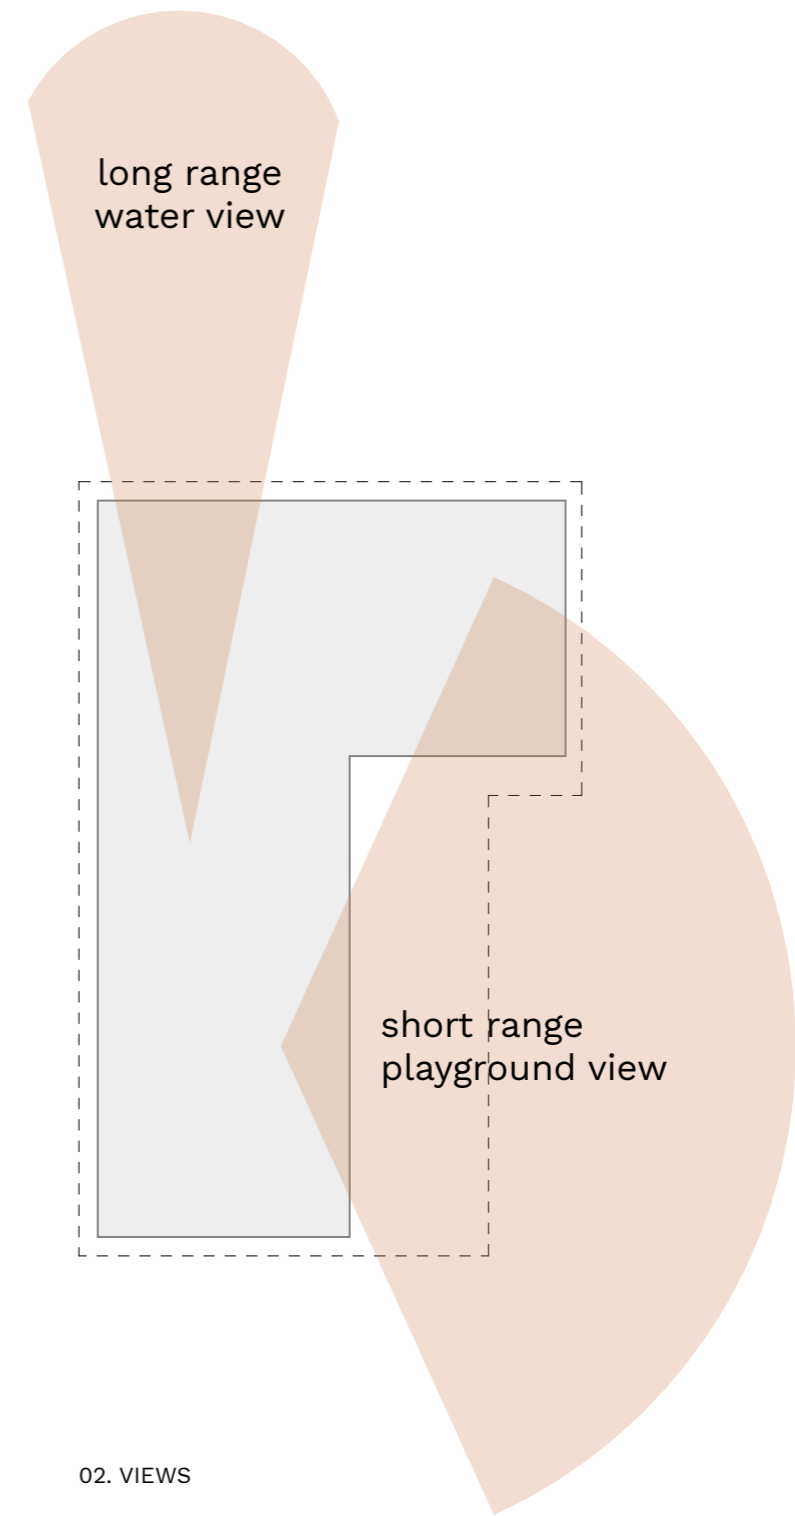

01 EXISTING BUILDING PLAN
1:100

01. ORIENTATION

02. SOLAR ACCESS

02. VIEWS

 PROPOSED PLAN
 1:100

PROPOSED PLAN

21/2/22

MU
 CU LUS^{EST 2011}

○ VIEW 01

3D IMAGE

21/2/22

MU
CU LUS^{EST 2011}

VIEW 01

3D IMAGE

21/2/22

MU
CU LUS^{EST 2011}

PROPOSED PLAN
1:100

3D IMAGE